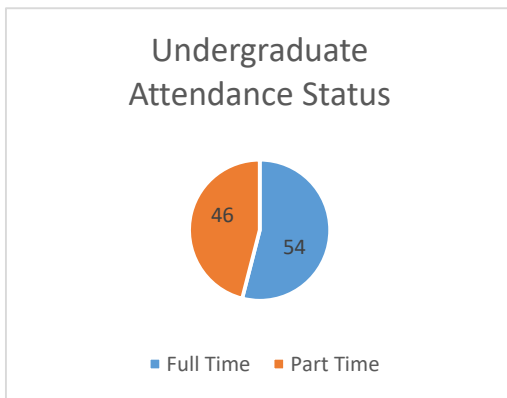

CROWN COLLEGE

Fall 2023 Undergraduate Student Enrollment by Attendance Status, Gender, Race/Ethnicity

Fall 2023

Total Enrollment	1727
Undergraduate Enrollment	1379
Undergraduate transfer-in enrollment	81
Graduate Enrollment	348

Undergraduate Attendance Status

Full Time	54
Part Time	46

Undergraduate Student Gender

Female	53
Male	47