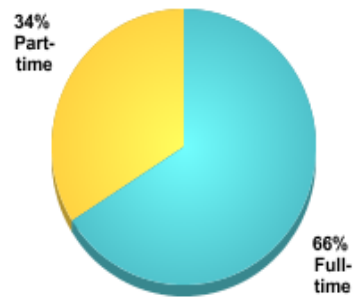

Crown College

Fall 2017 Undergraduate Student Enrollment by Attendance Status, Gender, and Race/Ethnicity

UNDERGRADUATE ATTENDANCE STATUS

UNDERGRADUATE STUDENT GENDER

UNDERGRADUATE RACE/ETHNICITY